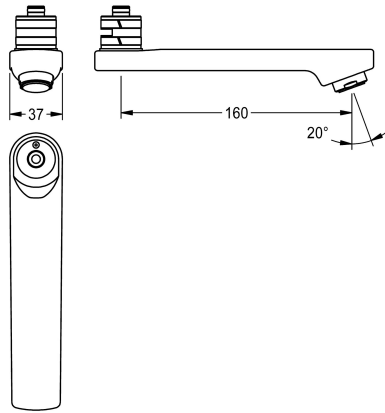

## KWC

Swivel spout, 160 mm

Modell-Linie: F5 | ASXX1011

Spare parts | Spare parts taps

### KWC-No.

**2030049955**

Lockable swivelling outlet for F3 and F5 wall mixer, with aerator with integrated flow regulator 3.0 l/min, projection 160 mm.

### Technical Data

spout projection

160 mm

type of spout

swivel tube spout

volume flow rate at 3 bar

0,05 l/s