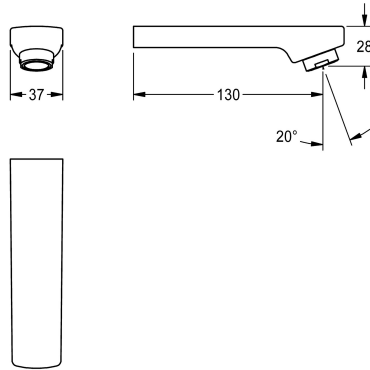

## KWC

Outlet, 130 mm

Modell-Linie: F3 | ASEM1002  
Spare parts | Spare parts taps

### KWC-No.

**2030050084**

Outlet for F3E-Mix wash basin mixer, with laminar jet controller with integrated flow regulator 6.0 l/min, projection 130 mm.

### Technical Data

spout projection

130 mm

type of spout

wall outlet

volume flow rate at 3 bar

0,1 l/s