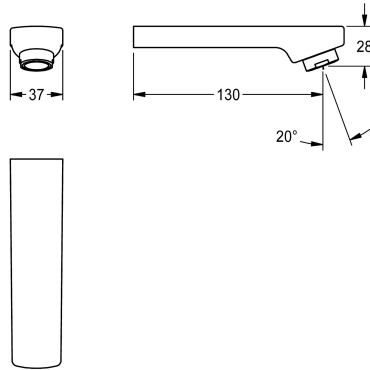

KWC

Outlet, 130 mm

Modell-Linie: F3 | ASEM1002
Spare parts | Spare parts taps

KWC-No.

2030050084

Outlet for F3E-Mix wash basin mixer, with laminar jet controller with integrated flow regulator 6.0 l/min, projection 130 mm.

Technical Data

spout projection

130 mm

type of spout

wall outlet

volume flow rate at 3 bar

0,1 l/s