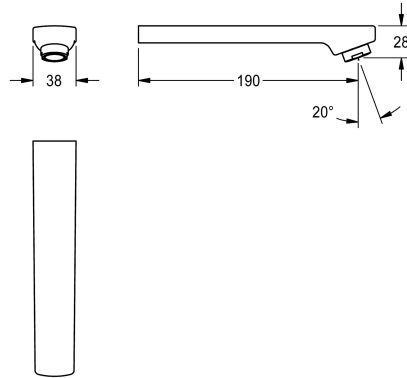

KWC

Outlet, 190 mm

Modell-Linie: F3 | ASEM1003
Spare parts | Spare parts taps

KWC-No.

2030050085

Outlet for F3E-Mix wash basin mixer, with laminar jet controller with integrated flow regulator 6.0 l/min, projection 190 mm.

Technical Data

spout projection

190 mm

type of spout

wall outlet

volume flow rate at 3 bar

0,1 l/s