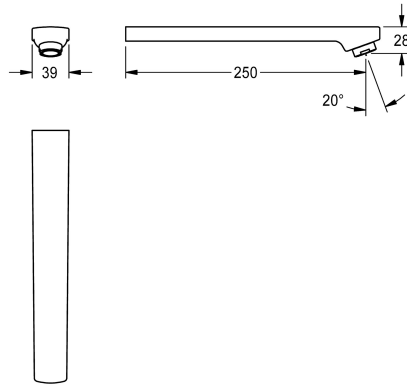

KWC

Outlet, 250 mm

Modell-Linie: F3 | ASEM1004
Spare parts | Spare parts taps

KWC-No.

2030050086

Outlet for F3E-Mix wash basin mixer, with laminar jet controller with integrated flow regulator 6.0 l/min, projection 250 mm.

Technical Data

spout projection

250 mm

type of spout

wall outlet

volume flow rate at 3 bar

0.1 l/s