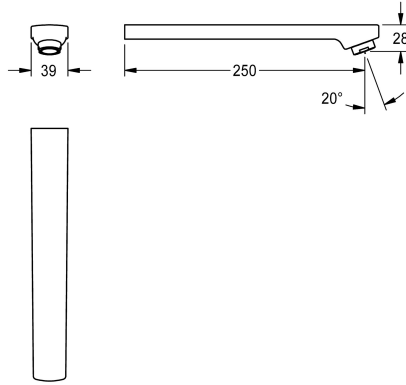

KWC

Outlet, 250 mm

Modell-Linie: F3 | ASEM1004
Spare parts | Spare parts taps

KWC-No.

2030050086

Outlet for F3E-Mix wash basin mixer, with laminar jet controller with integrated flow regulator 6.0 l/min, projection 250 mm.

Technical Data

spout projection

250 mm

type of spout

wall outlet

volume flow rate at 3 bar

0.1 l/s