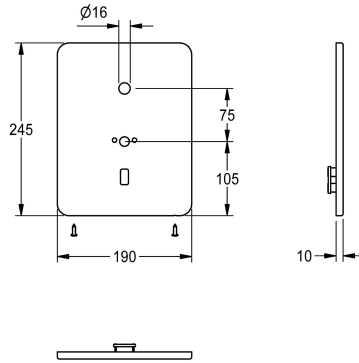

KWC

Cover plate stainless steel

Modell-Linie: F3 | ASEM1005

Spare parts | Spare parts taps

KWC-No.

2030050088

Cover plate made of stainless steel 190 x 245 mm, with mounting plate for spout, sensor bracket and fixing screws.

Technical Data

quantity

1

quantity uom

pieces