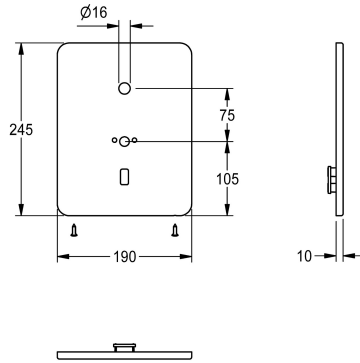

KWC

Cover plate stainless steel

Modell-Linie: F3 | ASEM1005

Spare parts | Spare parts taps

KWC-No.

2030050088

Cover plate made of stainless steel 190 x 245 mm, with mounting plate for spout, sensor bracket and fixing screws.

Technical Data

quantity

1

quantity uom

pieces