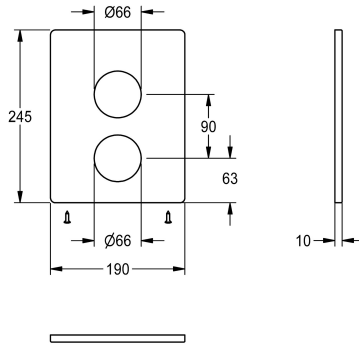

## KWC

Cover plate stainless steel

Modell-Linie: F5 | ASST2003

Spare parts | Spare parts showers

### KWC-No.

**2030050136**

Cover plate made of stainless steel 190 x 245 mm, with fixing screws.

### Technical Data

quantity

1

quantity uom

pieces