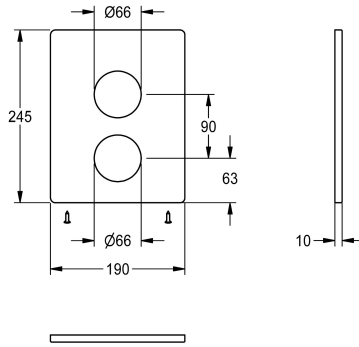

KWC

Cover plate stainless steel

Modell-Linie: F5 | ASST2003

Spare parts | Spare parts showers

KWC-No.

2030050136

Cover plate made of stainless steel 190 x 245 mm, with fixing screws.

Technical Data