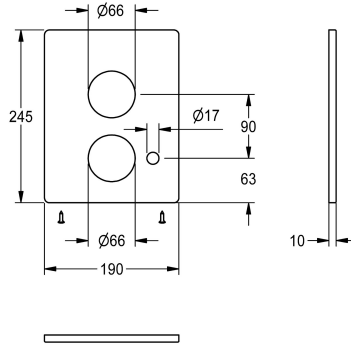

KWC

Cover plate stainless steel

Modell-Linie: F5 | ASST2004

Spare parts | Spare parts showers

KWC-No.

2030050138

Cover plate made of stainless steel 190 x 245 mm with hole for valve for automatic shower pipe draining, with fixing screws.

Technical Data

quantity

1

quantity uom

pieces