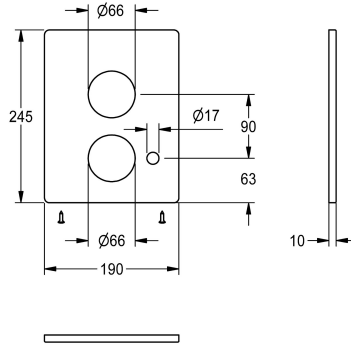

## KWC

Cover plate stainless steel

Modell-Linie: F5 | ASST2004

Spare parts | Spare parts showers

### KWC-No.

**2030050138**

Cover plate made of stainless steel 190 x 245 mm with hole for valve for automatic shower pipe draining, with fixing screws.

### Technical Data

quantity

1

quantity uom

pieces