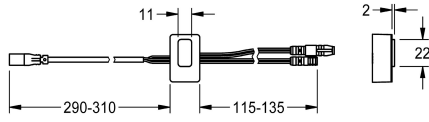

KWC

Sensor, ID 01/00005

Modell-Linie: F5 | ASET1006

Spare parts | Spare parts taps

KWC-No.

2030050158

Sensor with control electronics, ID 01/00005

Technical Data