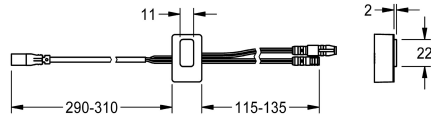

KWC

Sensor, ID 01/00005

Modell-Linie: F5 | ASET1006
Spare parts | Spare parts taps

KWC-No.

2030050158

Sensor with control electronics, ID 01/00005

Technical Data

quantity