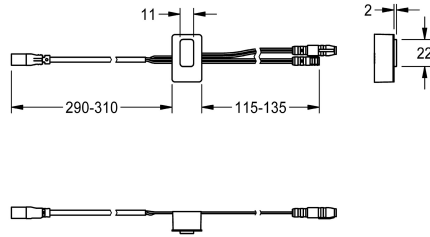

KWC

Sensor, ID 01/00005

Modell-Linie: F5 | ASET1006
Spare parts | Spare parts taps

KWC-No.

2030050158

Sensor with control electronics, ID 01/00005

Technical Data

quantity