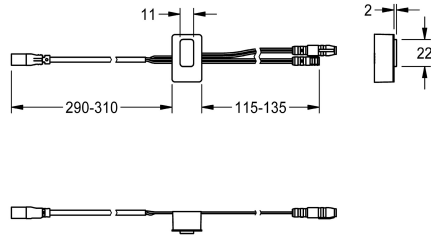

KWC

Sensor, ID 01/00006

Modell-Linie: F5 | ASET1007

Spare parts | Spare parts taps

KWC-No.

2030050159

Sensor with control electronics, ID 01/00006

Technical Data

quantity

1

quantity uom

piece