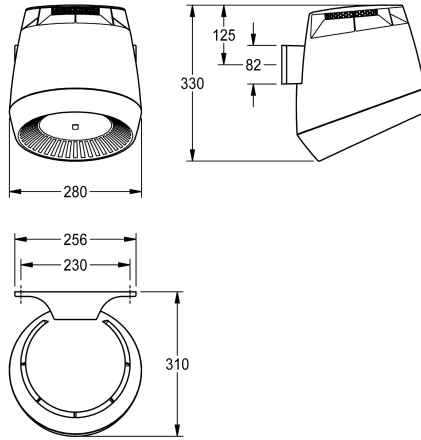

KWC F5 Hood hair dryer

Modell-Linie: F5 | F5DR2001
Hand and hair dryers | Hair dryers

KWC-No.

2030050305

2030052323

Drying recess in basalt grey colour

2030052324

Drying recess in pearl gentian blue colour

Operating voltage 230 V AC, 50/60 Hz
Overall power 1300 W
Heating power 1200 W
Protective system IP23
Air quantity 190 m³/h = 53 l/s
Air speed 8 m/s
Noise level 66 db (A)
Dimensions 280 x 331 x 307 mm (W x H x D)

1,200 Watt

material

synthetic

overall depth

307 mm

overall height

331 mm

overall width

280 mm

protective system IP

Sliding wall bar kit1

sound level

66 Decibels (A Weighting)

total power

1,300 Watt

type of fixing