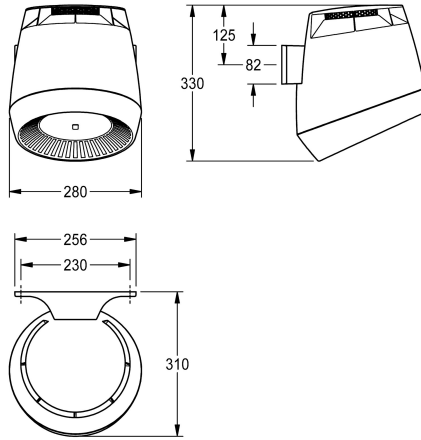

KWC F5 Hood hair dryer

Modell-Linie: F5 | F5DR2001
Hand and hair dryers | Hair dryers

KWC-No.

2030050305

2030052323

Drying recess in basalt grey colour

2030052324

Drying recess in pearl gentian blue colour

Operating voltage 230 V AC, 50/60 Hz
Overall power 1300 W
Heating power 1200 W
Protective system IP23
Air quantity 190 m³/h = 53 l/s
Air speed 8 m/s
Noise level 66 db (A)
Dimensions 280 x 331 x 307 mm (W x H x D)

1,200 Watt

material

synthetic

overall depth

307 mm

overall height

331 mm

overall width

280 mm

protective system IP

Gram/Cubic Centimeter

sound level

66 Decibels (A Weighting)

total power

1,300 Watt

type of fixing