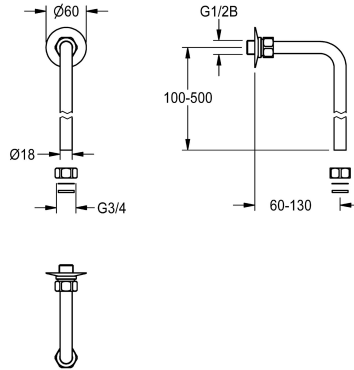

## KWC Bent outlet

Modell-Linie: **SHOWER-ACCESSORY | ACXX2006**  
Showers | Complementary parts showers

#### 2030050434

Bent outlet 120 x 150 mm, maximum mounting dimension 130 x 134 mm

#### 2030050435

Bent outlet 120 x 500 mm, maximum mounting dimension 130 x 484 mm

Bent outlet 120 x 500 mm, with reduction nipple G 1/2 B and 2 pinch union nuts G 3/4 x 18 mm. Chromium-plated brass.

Maximum mounting dimension 130 x 484 mm.

### Technical Data

type of shower pipe

bent outlet