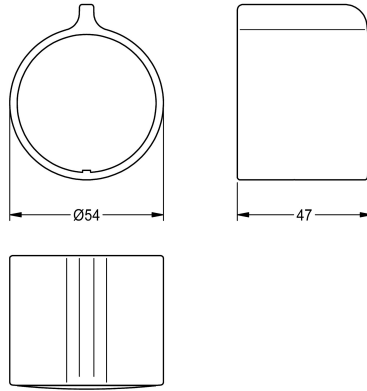

KWC

Temperature handle

Modell-Linie: F5 | ASXT9004

Spare parts | Spare parts showers

KWC-No.

2030050541

Temperature handle made of metal

Technical Data

quantity

1

quantity uom

piece