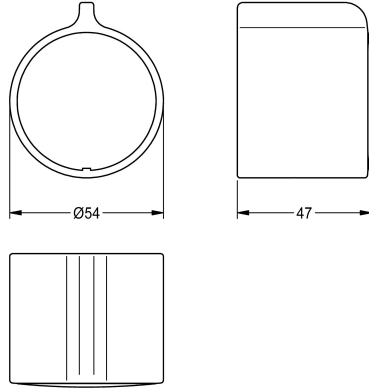

KWC

Temperature handle

Modell-Linie: F5 | ASXT9004

Spare parts | Spare parts showers

KWC-No.

2030050541

Temperature handle made of metal

Technical Data

quantity

1

quantity uom

piece