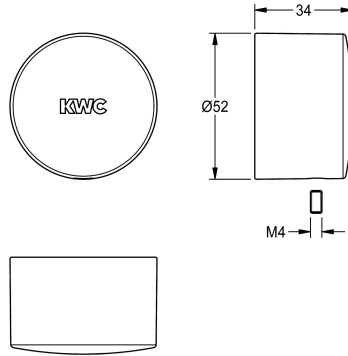

KWC Push cap

Modell-Linie: F5 | ASST9001
Spare parts | Spare parts showers

KWC-No.

2030050542

Push cap for F5S-Therm self-closing thermostatic mixer, complete with chromed plug.

Technical Data

quantity

1

quantity uom

piece