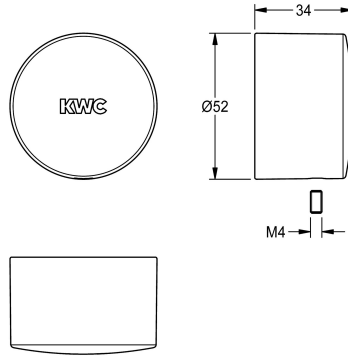

KWC Push cap

Modell-Linie: F5 | ASST9001
Spare parts | Spare parts showers

KWC-No.

2030050542

Push cap for F5S-Therm self-closing thermostatic mixer, complete with chromed plug.

Technical Data

quantity
quantity uom

1
piece