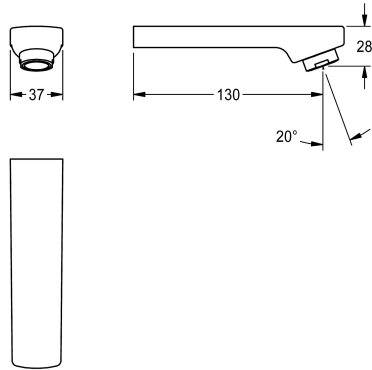

KWC

Outlet, 130 mm

Modell-Linie: F5 | ASEX1018
Spare parts | Spare parts taps

KWC-No.

2030050901

Outlet for F3E and F5E in-wall mounted fittings, with aerator with integrated flow regulator 3.0 l/min, projection 130 mm.

Technical Data

spout projection

130 mm

type of spout

wall outlet

volume flow rate at 3 bar

0,05 l/s