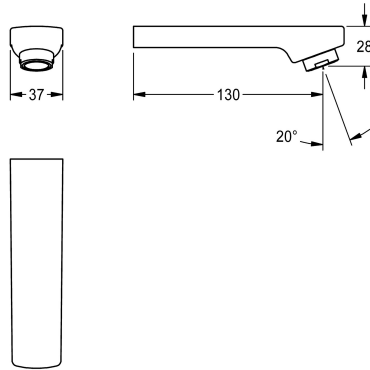

KWC

Outlet, 130 mm

Modell-Linie: F5 | ASEX1018
Spare parts | Spare parts taps

KWC-No.

2030050901

Outlet for F3E and F5E in-wall mounted fittings, with aerator with integrated flow regulator 3.0 l/min, projection 130 mm.

Technical Data

spout projection

130 mm

type of spout

wall outlet

volume flow rate at 3 bar

0,05 l/s