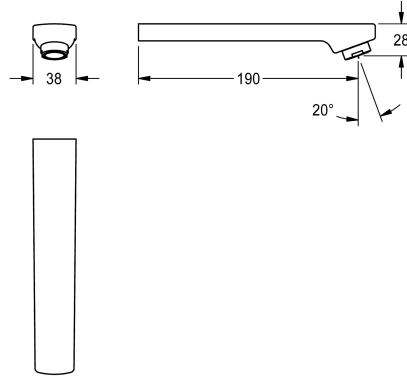

KWC

Outlet, 190 mm

Modell-Linie: F5 | ASEX1019
Spare parts | Spare parts taps

KWC-No.

2030050902

Outlet for F3E and F5E in-wall mounted fittings, with aerator with integrated flow regulator 3.0 l/min, projection 190 mm.

Technical Data

spout projection

190 mm

type of spout

wall outlet

volume flow rate at 3 bar

0.05 l/s