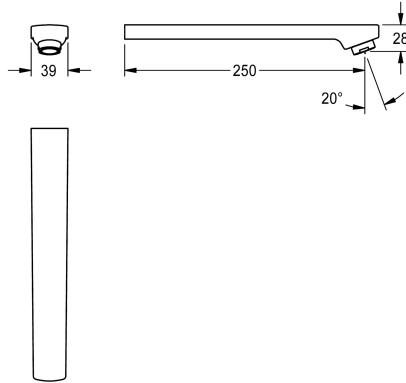

KWC

Outlet, 250 mm

Modell-Linie: F5 | ASEX1020
Spare parts | Spare parts taps

KWC-No.

2030050903

Outlet for F3E and F5E in-wall mounted fittings, with aerator with integrated flow regulator 3.0 l/min, projection 250 mm.

Technical Data

spout projection

250 mm

type of spout

wall outlet

volume flow rate at 3 bar

0.05 l/s