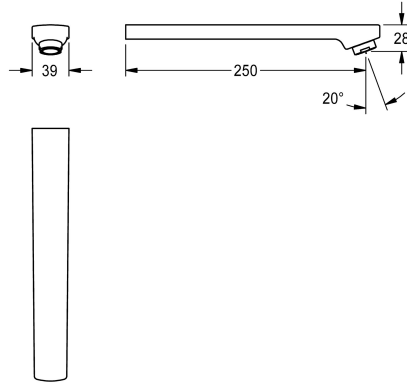

KWC

Outlet, 250 mm

Modell-Linie: F5 | ASEX1020
Spare parts | Spare parts taps

KWC-No.

2030050903

Outlet for F3E and F5E in-wall mounted fittings, with aerator with integrated flow regulator 3.0 l/min, projection 250 mm.

Technical Data

spout projection

250 mm

type of spout

wall outlet

volume flow rate at 3 bar

0.05 l/s