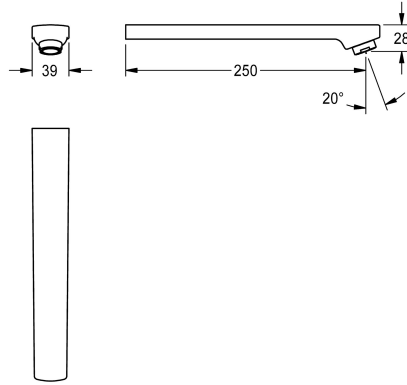

KWC

Outlet, 250 mm

Modell-Linie: F5 | ASEX1020
Spare parts | Spare parts taps

KWC-No.

2030050903

Outlet for F3E and F5E in-wall mounted fittings, with aerator with integrated flow regulator 3.0 l/min, projection 250 mm.

Technical Data

spout projection

250 mm

type of spout

wall outlet

volume flow rate at 3 bar

0.05 l/s