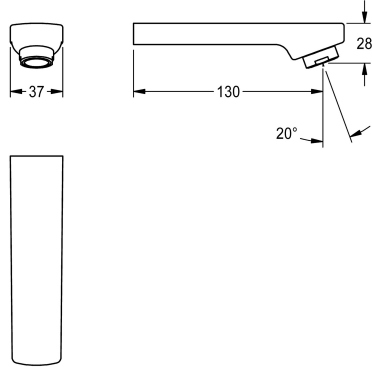

KWC

Outlet, 130 mm

Modell-Linie: F3 | ASEM1006
Spare parts | Spare parts taps

KWC-No.

2030051051

Outlet for F3E-Mix wash basin mixer, with aerator with integrated flow regulator 3.0 l/min, projection 130 mm.

Technical Data

spout projection

130 mm

type of spout

wall outlet

volume flow rate at 3 bar

0,05 l/s