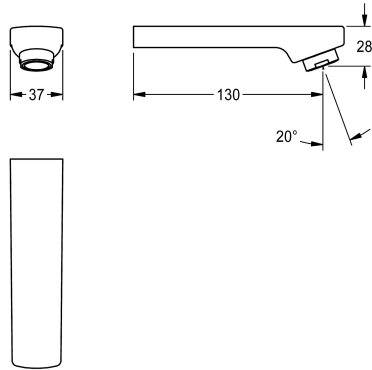

KWC

Outlet, 130 mm

Modell-Linie: F3 | ASEM1006
Spare parts | Spare parts taps

KWC-No.

2030051051

Outlet for F3E-Mix wash basin mixer, with aerator with integrated flow regulator 3.0 l/min, projection 130 mm.

Technical Data

spout projection

130 mm

type of spout

wall outlet

volume flow rate at 3 bar

0.05 l/s