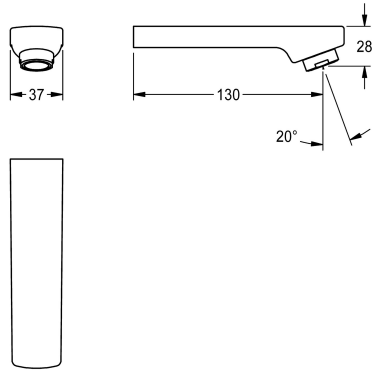

KWC

Outlet, 130 mm

Modell-Linie: F3 | ASEM1006
Spare parts | Spare parts taps

KWC-No.

2030051051

Outlet for F3E-Mix wash basin mixer, with aerator with integrated flow regulator 3.0 l/min, projection 130 mm.

Technical Data

spout projection

130 mm

type of spout

wall outlet

volume flow rate at 3 bar

0,05 l/s