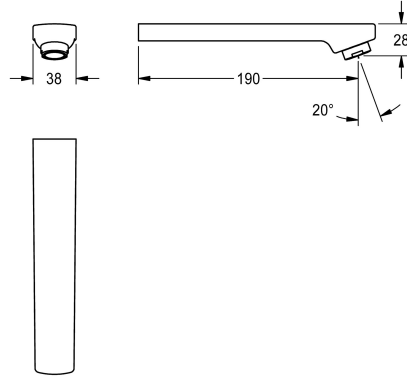

KWC

Outlet, 190 mm

Modell-Linie: F3 | ASEM1007
Spare parts | Spare parts taps

KWC-No.

2030051052

Outlet for F3E-Mix wash basin mixer, with aerator with integrated flow regulator 3.0 l/min, projection 190 mm.

Technical Data

spout projection

190 mm

type of spout

wall outlet

volume flow rate at 3 bar

0.05 l/s