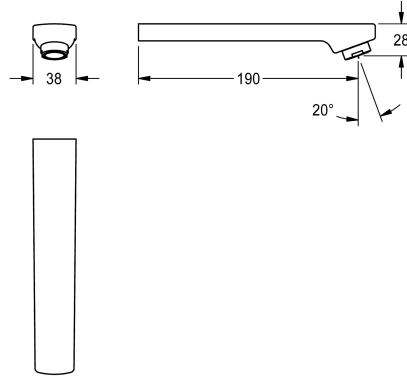

KWC

Outlet, 190 mm

Modell-Linie: F3 | ASEM1007
Spare parts | Spare parts taps

KWC-No.

2030051052

Outlet for F3E-Mix wash basin mixer, with aerator with integrated flow regulator 3.0 l/min, projection 190 mm.

Technical Data

spout projection

190 mm

type of spout

wall outlet

volume flow rate at 3 bar

0.05 l/s