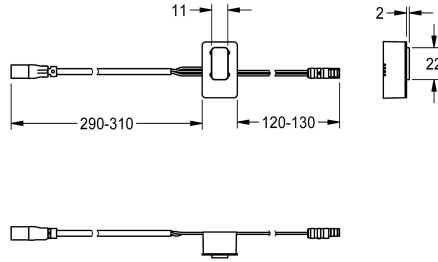

KWC

Sensor, ID 13/00001

Modell-Linie: F5 | ASEV2003 | 2030051176 | EAN/GTIN: 7612982264283

Spare parts | Spare parts showers

Article Number

2030051176

Sensor with control electronics, ID 12/00001

Technical Data