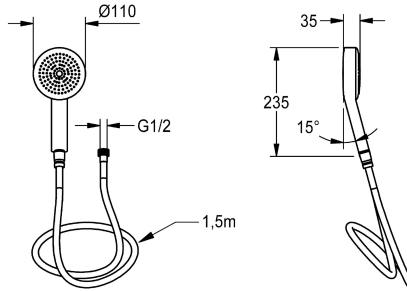

KWC Hand shower

Modell-Linie: SHOWER-ACCESSORY | ACXX2007
Showers | Complementary parts showers

KWC-No.

2030051216
Hand shower

Hand shower made from chrome-plated plastic with rain jet, one jet type, diameter 110 mm, anti-scale system and low aerosol formation. Including nylon-reinforced, chrome-coloured shower hose.

With twistable conical hand shower connection G 1/2 and knurled tap connection G 1/2, length 1500 mm.

Technical Data

quantity
quantity uom

1
piece

Optional Accessories

Shower bracket

2030051217
ACXX2008