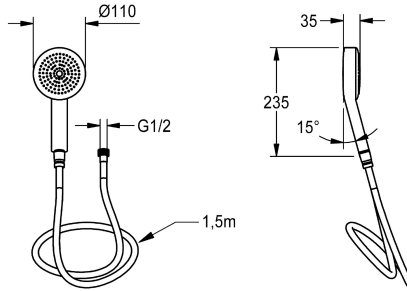

KWC Hand shower

Modell-Linie: SHOWER-ACCESSORY | ACXX2007
Showers | Complementary parts showers

KWC-No.

2030051216

Hand shower

Hand shower made from chrome-plated plastic with rain jet, one jet type, diameter 110 mm, anti-scale system and low aerosol formation. Including nylon-reinforced, chrome-coloured shower hose.

With twistable conical hand shower connection G 1/2 and knurled tap connection G 1/2, length 1500 mm.

Technical Data

quantity

1

quantity uom

piece

Optional Accessories

Shower bracket

2030051217

ACXX2008

Spare Parts

KWC

Hand shower

Modell-Linie: SHOWER-ACCESSORY | ACXX2007

Showers | Complementary parts showers

Flow regulator with filter