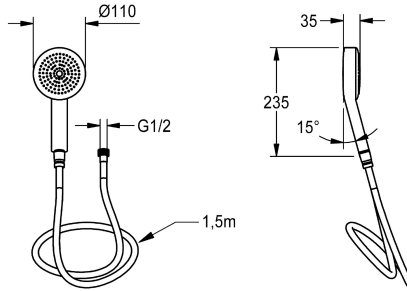

KWC Hand shower

Modell-Linie: SHOWER-ACCESSORY | ACXX2007
Showers | Complementary parts showers

KWC-No.

2030051216

Hand shower

Hand shower made from chrome-plated plastic with rain jet, one jet type, diameter 110 mm, anti-scale system and low aerosol formation. Including nylon-reinforced, chrome-coloured shower hose.

With twistable conical hand shower connection G 1/2 and knurled tap connection G 1/2, length 1500 mm.

Technical Data

quantity

1

quantity uom

piece

Optional Accessories

Shower bracket