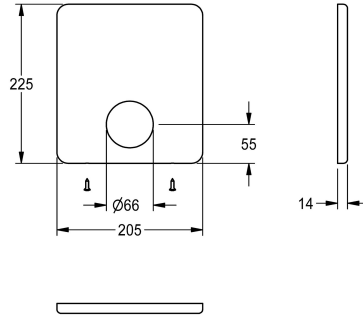

KWC

Cover plate stainless steel

Modell-Linie: F5 | ASXM2005

Spare parts | Spare parts showers

KWC-No.

2030052044

Cover plate made of stainless steel 205 x 225 mm, with fixing screws.

Technical Data