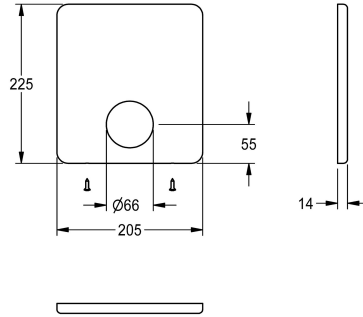

### Cover plate stainless steel

Modell-Linie: F5 | ASXM2005

Spare parts | Spare parts showers

#### KWC-No.

**2030052044**

Cover plate made of stainless steel 205 x 225 mm, with fixing screws.

#### Technical Data

quantity

1

quantity uom

pieces