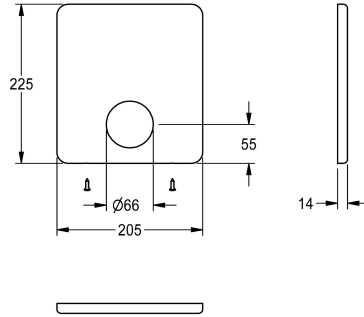

### Cover plate stainless steel

Modell-Linie: F5 | ASXM2005

Spare parts | Spare parts showers

#### KWC-No.

2030052044

Cover plate made of stainless steel 205 x 225 mm, with fixing screws.

#### Technical Data

quantity

1

quantity uom

pieces