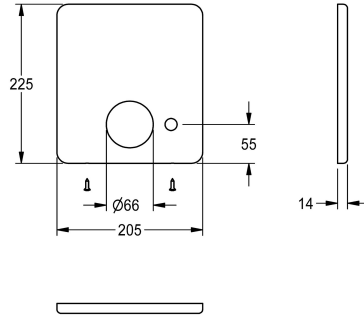

KWC

Cover plate stainless steel

Modell-Linie: F5 | ASXM2006

Spare parts | Spare parts showers

KWC-No.

2030052050

Cover plate made of stainless steel 205 x 225 mm with hole for valve for automatic shower pipe draining, with fixing screws.

Technical Data

quantity

1

quantity uom

pieces