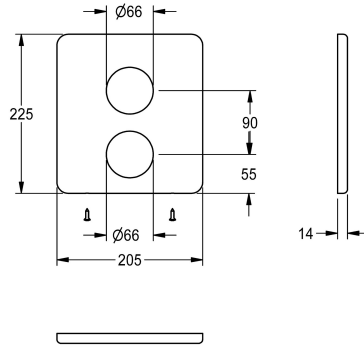

## KWC

Cover plate stainless steel

Modell-Linie: F5 | ASST2005

Spare parts | Spare parts showers

### KWC-No.

**2030052051**

Cover plate made of stainless steel 205 x 225 mm, with fixing screws.

### Technical Data

quantity

1

quantity uom

pieces