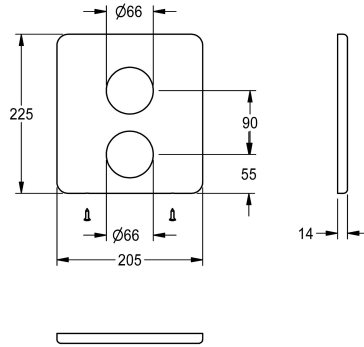

KWC

Cover plate stainless steel

Modell-Linie: F5 | ASST2005

Spare parts | Spare parts showers

KWC-No.

2030052051

Cover plate made of stainless steel 205 x 225 mm, with fixing screws.

Technical Data