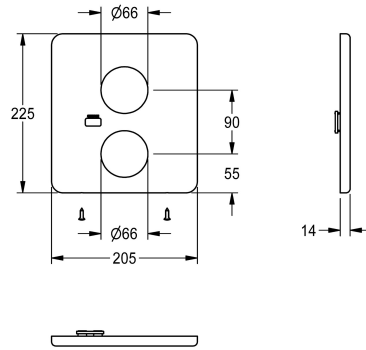

KWC

Cover plate stainless steel

Modell-Linie: F5 | ASST2006

Spare parts | Spare parts showers

KWC-No.

2030052248

Cover plate made of stainless steel 205 x 225 mm, with fixing screws.

Technical Data

overall height

225 mm

overall width

205 mm

quantity

1

quantity uom

pieces