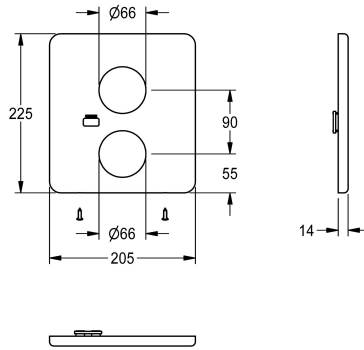

KWC

Cover plate stainless steel

Modell-Linie: F5 | ASST2006

Spare parts | Spare parts showers

KWC-No.

2030052248

Cover plate made of stainless steel 205 x 225 mm, with fixing screws.

Technical Data

overall height

225 mm

overall width

205 mm

quantity

1

quantity uom

pieces