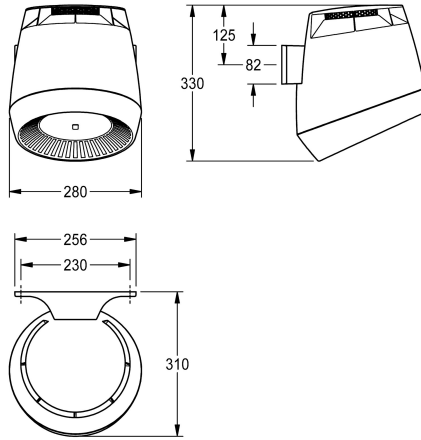

KWC F5 Hood hair dryer

Modell-Linie: F5 | F5DR2002
Hand and hair dryers | Hair dryers

KWC-No.

2030050305

2030052323

Drying recess in basalt grey colour

2030052324

Drying recess in pearl gentian blue colour

2030052327

Drying recess in lemon yellow colour

2030052328

Drying recess in signal red colour

Accent colour

white

basalt grey

pearl gentian blue

lemon yellow

signal red

F5 hood hair dryer for wall mounting, opto-electronically controlled for touch-free activation, integrated ion technology, brushless and maintenance-free EC motor. Sensor range and safety switch-off for permanent reflexion adjustable using optional bidirectional remote control. Made of thermoplastic material, housing and mounting in light grey, drying recess in basalt grey, with 4 air outlets for even hot air distribution.

Operating voltage 230 V AC, 50/60 Hz
Overall power 1300 W
Heating power 1200 W
Protective system IP23
Air quantity 190 m³/h = 53 l/s
Air speed 8 m/s
Noise level 66 db (A)
Dimensions 280 x 331 x 307 mm (W x H x D)

Technical Data

blower output

190 Cubic Meter/Hour

input supply voltage Hz

50 Hertz (1/second)

input supply voltage V

230 Volt

heating power

1,200 Watt

material

synthetic

overall depth

307 mm

overall height

331 mm

overall width

280 mm

protective system IP

Sliding wall bar kit1

sound level

66 Decibels (A Weighting)

total power

1,300 Watt

type of fixing

screw

type of mounting

wall mounting

type of operation

sensor operation

Accent colour

basalt grey

Basic colour

light grey