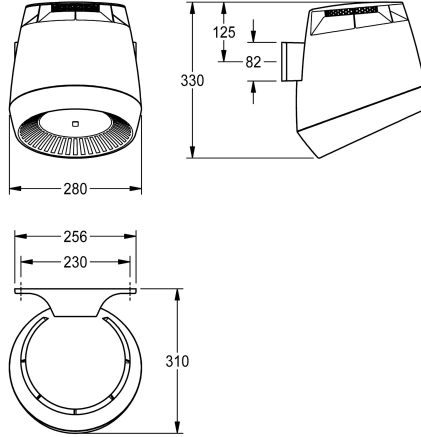

KWC F5 Hood hair dryer

Modell-Linie: F5 | F5DR2002
Hand and hair dryers | Hair dryers

KWC-No.

2030050305

2030052323

Drying recess in basalt grey colour

2030052324

Drying recess in pearl gentian blue colour

2030052327

Drying recess in lemon yellow colour

2030052328

Drying recess in signal red colour

Accent colour

white

basalt grey

pearl gentian blue

lemon yellow

signal red

F5 hood hair dryer for wall mounting, opto-electronically controlled for touch-free activation, integrated ion technology, brushless and maintenance-free EC motor. Sensor range and safety switch-off for permanent reflexion adjustable using optional bidirectional remote control. Made of thermoplastic material, housing and mounting in light grey, drying recess in basalt grey, with 4 air outlets for even hot air distribution.

Operating voltage 230 V AC, 50/60 Hz
Overall power 1300 W
Heating power 1200 W
Protective system IP23
Air quantity 190 m³/h = 53 l/s
Air speed 8 m/s
Noise level 66 db (A)
Dimensions 280 x 331 x 307 mm (W x H x D)

Technical Data

blower output

190 Cubic Meter/Hour

input supply voltage Hz

50 Hertz (1/second)

input supply voltage V

230 Volt

heating power

1,200 Watt

material

synthetic

overall depth

307 mm

overall height

331 mm

overall width

280 mm

protective system IP

Gram/Cubic Centimeter

sound level

66 Decibels (A Weighting)

total power

1,300 Watt

type of fixing

screw

type of mounting

wall mounting

type of operation

sensor operation

Accent colour

basalt grey

Basic colour

light grey