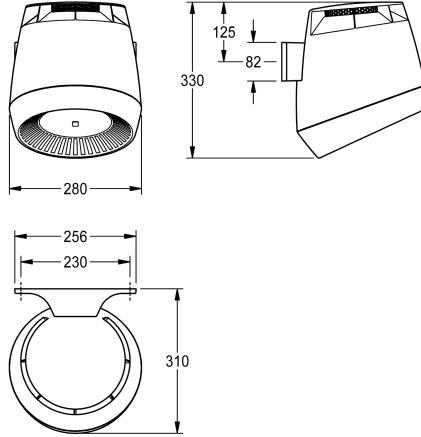

KWC F5 Hood hair dryer

Modell-Linie: F5 | F5DR2003
Hand and hair dryers | Hair dryers

KWC-No.

2030050305

2030052323

Drying recess in basalt grey colour

2030052324

Drying recess in pearl gentian blue colour

2030052327

Drying recess in lemon yellow colour

2030052328

Drying recess in signal red colour

Accent colour

white

basalt grey

pearl gentian blue

lemon yellow

signal red

F5 hood hair dryer for wall mounting, opto-electronically controlled for touch-free activation, integrated ion technology, brushless and maintenance-free EC motor. Sensor range and safety switch-off for permanent reflexion adjustable using optional bidirectional remote control. Made of thermoplastic material, housing and mounting in light grey, drying recess in pearl gentian blue, with 4 air outlets for even hot air distribution.

Operating voltage 230 V AC, 50/60 Hz
Overall power 1300 W
Heating power 1200 W
Protective system IP23
Air quantity 190 m³/h = 53 l/s
Air speed 8 m/s
Noise level 66 db (A)
Dimensions 280 x 331 x 307 mm (W x H x D)

Technical Data

blower output

190 Cubic Meter/Hour

input supply voltage Hz

50 Hertz (1/second)

input supply voltage V

230 Volt

heating power

1,200 Watt

material

synthetic

overall depth

307 mm

overall height

331 mm

overall width

280 mm

protective system IP

Sliding wall bar kit1

sound level

66 Decibels (A Weighting)

total power

1,300 Watt

type of fixing

screw

type of mounting

wall mounting

type of operation

sensor operation

Accent colour

pearl gentian blue

Basic colour

light grey