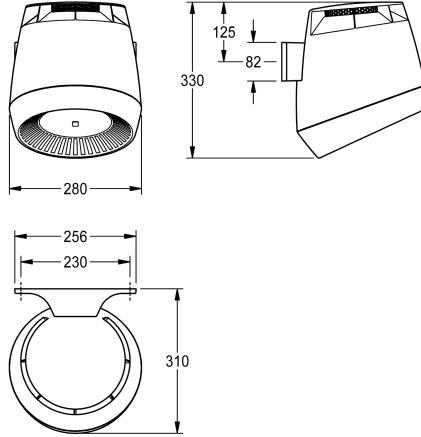

KWC F5 Hood hair dryer

Modell-Linie: F5 | F5DR2004
Hand and hair dryers | Hair dryers

KWC-No.

2030050305

2030052323

Drying recess in basalt grey colour

2030052324

Drying recess in pearl gentian blue colour

Operating voltage 230 V AC, 50/60 Hz
Overall power 1300 W
Heating power 1200 W
Protective system IP23
Air quantity 190 m³/h = 53 l/s
Air speed 8 m/s
Noise level 66 db (A)
Dimensions 280 x 331 x 307 mm (W x H x D)

1,200 Watt

material

synthetic

overall depth

307 mm

overall height

331 mm

overall width

280 mm

protective system IP

Sliding wall bar kit1

sound level

66 Decibels (A Weighting)

total power

1,300 Watt

type of fixing